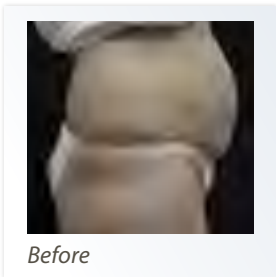

PBAC10061801

Ready for a Reshape?
Don't Wait.
Accentuate.

What Can Possibly be Better than a Highly Effective Technology?

Two Highly Effective Technologies.

Accentuate achieves amazing results thanks to its synergetic pairing of two complementary technologies – Ultrasound and Radio Frequency (RF). Ultrasound technology disrupts the fat cells, while RF technology follows up with skin tightening and contouring. The intensive RF energy induces heating of various layers of the skin, contracting collagen fibers and stimulating the formation of new collagen to improve your skin's thickness and alignment. This optimal combination of technologies provides unparalleled results.

Before

After 5 treatments

 - 4cm at belly button

Courtesy of Alma's Clinical Department

Relax & Let Accentuate Reframe your Shape

Accentuate is completely safe and comfortable, as it tightens and shapes large areas of your body. Throughout the treatment, an internal fan is continuously operated to ensure that your skin remains dry at all times. You can also prevent over heating by using a hand-held temperature control device. To ensure the utmost level of cleanliness and sanitary standards, the treatment is conducted on a washable mattress covered by a hygienic cover.